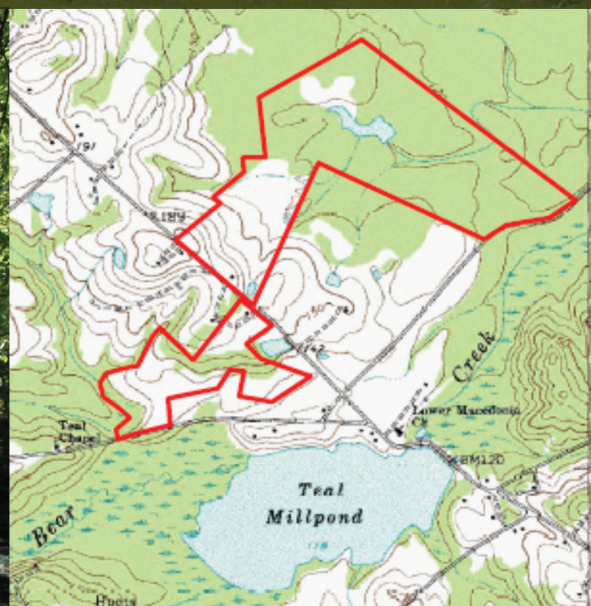

Johnson Experimental Forest

Dr. Knowlton Johnson, Ph.D.

Chesterfield County - 227 acres

This unique property is managed as a tree farm under the American Tree Farm System to meet a variety of timber production and conservation objectives. It is also used for loblolly and longleaf pine experimental forestry work in collaboration with the Clemson University Department of Forestry and Environmental Conservation.